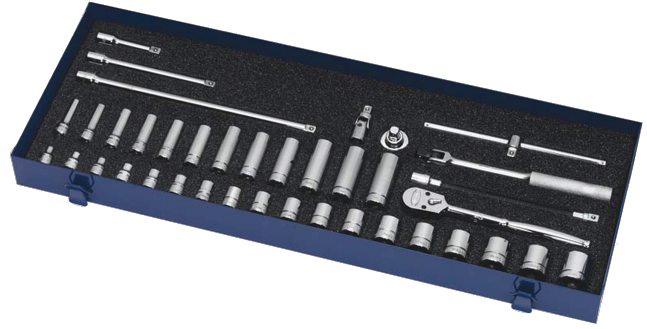

JHWMSB-39FTB
3/8 Drive Socket and Drive Tool
Set, 6 & 12 Point, Metric, 39 Pieces,
in Keep Safe Foam, in Metal Tool
Box

PRODUCT DETAILS

- Includes 3/8 Drive Tools, Deep 6 Point Sockets, Shallow 12 Point Sockets
- Keep-Safe-Foam system keeps tools organized and helps prevent loss
- All tools are professional quality, made of high-grade chrome vanadium steel
- Sockets feature SUPERTORQUE® lobular openings for greater turning power without deforming the fastener
- Metal tool box made for years of rugged use

PRODUCT ATTRIBUTES

Product					
JHWMSB-39FTB	39	25-1/2 in	9-1/2 in		15 lb