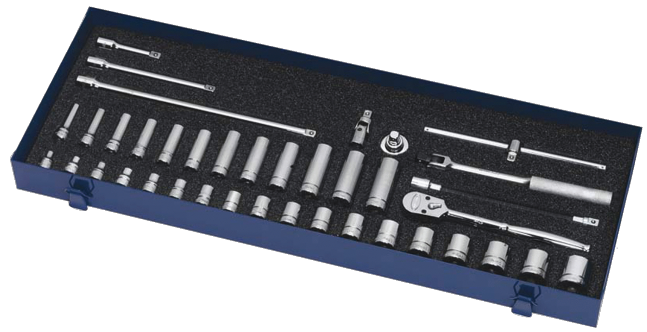

JHWMSB-39F
3/8 Drive Socket and Drive Tool
Set, 6 & 12 Point, Metric, 39 Pieces,
in Keep Safe Foam

PRODUCT DETAILS

- Includes 3/8 Drive Tools, Deep 6 Point Sockets, Shallow 12 Point Sockets
- Keep-Safe-Foam system keeps tools organized and helps prevent loss
- All tools are professional quality, made of high-grade chrome vanadium steel
- Sockets feature SUPERTORQUE® lobular openings for greater turning power without deforming the fastener

PRODUCT ATTRIBUTES

Product					
JHWMSB-39F	39	25 in	8-1/2 in	2 in	7.52 lb