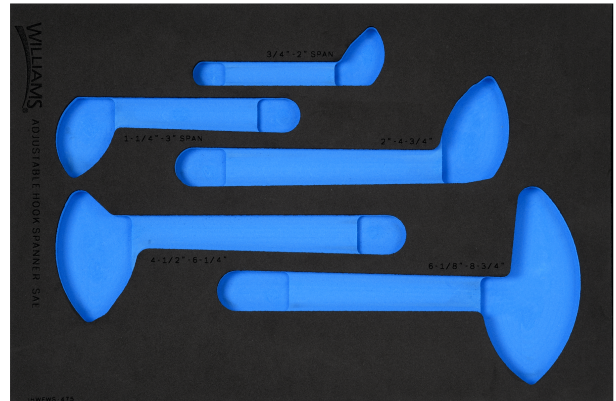

**JHWFWS-47613FM**  
**1/3 Foam Drawer Insert Only for 6**  
**piece Adjustable Pin Spanner**  
**Wrench Set**

### PRODUCT DETAILS

- Foam is laser marked
- Modular design for tool organization in your tool storage
- Foam is easy to clean and resists oils, solvents and fuels
- Finger press the end of the tool for easy retrieval
- Sets in foam are flexible and keep your tools organized
- Two color foam provides visual control to find tools easily
- Foam Only tools not included, fits JHWO-471, JHWO-471A, JHWO-472, JHWO-472A, JHWO-474, JHWO-474A sold separately

### PRODUCT ATTRIBUTES

Product				
<b>JHWFWS-47613FM</b>	11-5/8 in	17-3/8 in	1-3/8 in	0.49 lb