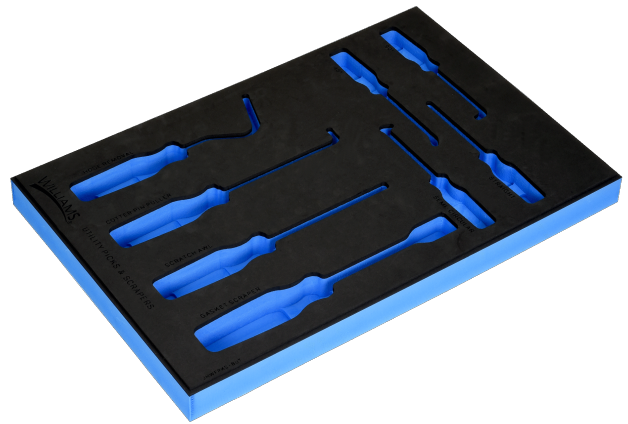

JHWFPKS-8UT13FM
1/3 Foam Drawer Insert Only for 8
piece Pick Set

PRODUCT DETAILS

- Foam is laser marked
- Modular design for tool organization in your tool storage
- Foam is easy to clean and resists oils, solvents and fuels
- Finger press the end of the tool for easy retrieval
- Sets in foam are flexible and keep your tools organized
- Two color foam provides visual control to find tools easily
- Foam Only tools not included, fits JHW40201 and JHW40251 sold separately

PRODUCT ATTRIBUTES

Product				
JHWFPKS-8UT13FM	11-5/8 in	17-3/8 in	1-3/8 in	0.49 lb