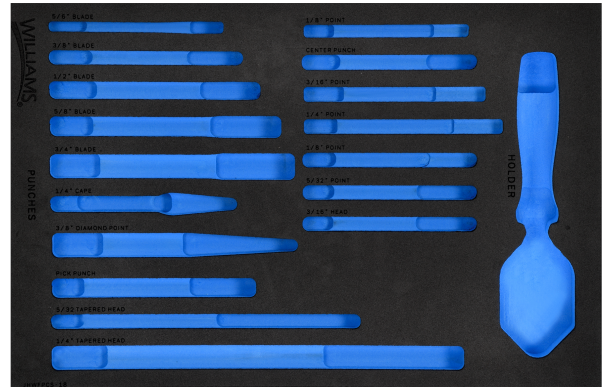

JHWFPCS-1813FM
1/3 Foam Drawer Insert Only for 18
piece Chisels & Punches Set

PRODUCT DETAILS

- Foam is laser marked
- Modular design for tool organization in your tool storage
- Foam is easy to clean and resists oils, solvents and fuels
- Finger press the end of the tool for easy retrieval
- Sets in foam are flexible and keep your tools organized
- Two color foam provides visual control to find tools easily
- Foam Only tools not included, fits JHW28449, JHWC-10, JHWC-12, JHWC-16, JHWC-20, JHWC-24, JHWC-42, JHWC-62, JHWP-14, JHWP-15, JHWP-16, JHWP-25, JHWP-28, JHWP-32, JHWP-4, JHWP-40, JHWP-6 and JHWP-8 sold separately

PRODUCT ATTRIBUTES

Product				
JHWFPCS-1813FM	11-5/8 in	17-3/8 in	1-3/8 in	0.49 lb