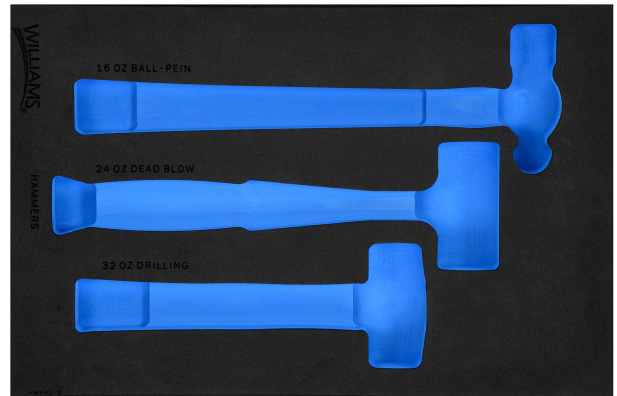

JHWFHS-313FM
1/3 Foam Drawer Insert Only for 3
piece Hammer Set

PRODUCT DETAILS

- Foam is laser marked
- Modular design for tool organization in your tool storage
- Foam is easy to clean and resists oils, solvents and fuels
- Finger press the end of the tool for easy retrieval
- Sets in foam are flexible and keep your tools organized
- Two color foam provides visual control to find tools easily
- Foam Only tools not included, fits JHWHBP-0A, JHWJHW-24, JHW28449, JHW20678, JHWC-715, JHWC-718, JHWC-80A, JHWC-82A, JHWC-10, JHWC-12, JHWC-16, JHWC-20, JHWC-24, JHWC-42 5, JHWC-62, JHWP-14, JHWP-15, JHWP-16, JHWP-25, JHWP-28, JHWP-32, JHWP-4, JHWP-40, JHWP-6 and JHWP-8 sold separately

PRODUCT ATTRIBUTES

Product				
JHWFHS-313FM	11-5/8 in	17-3/8 in	1-3/8 in	0.49 lb