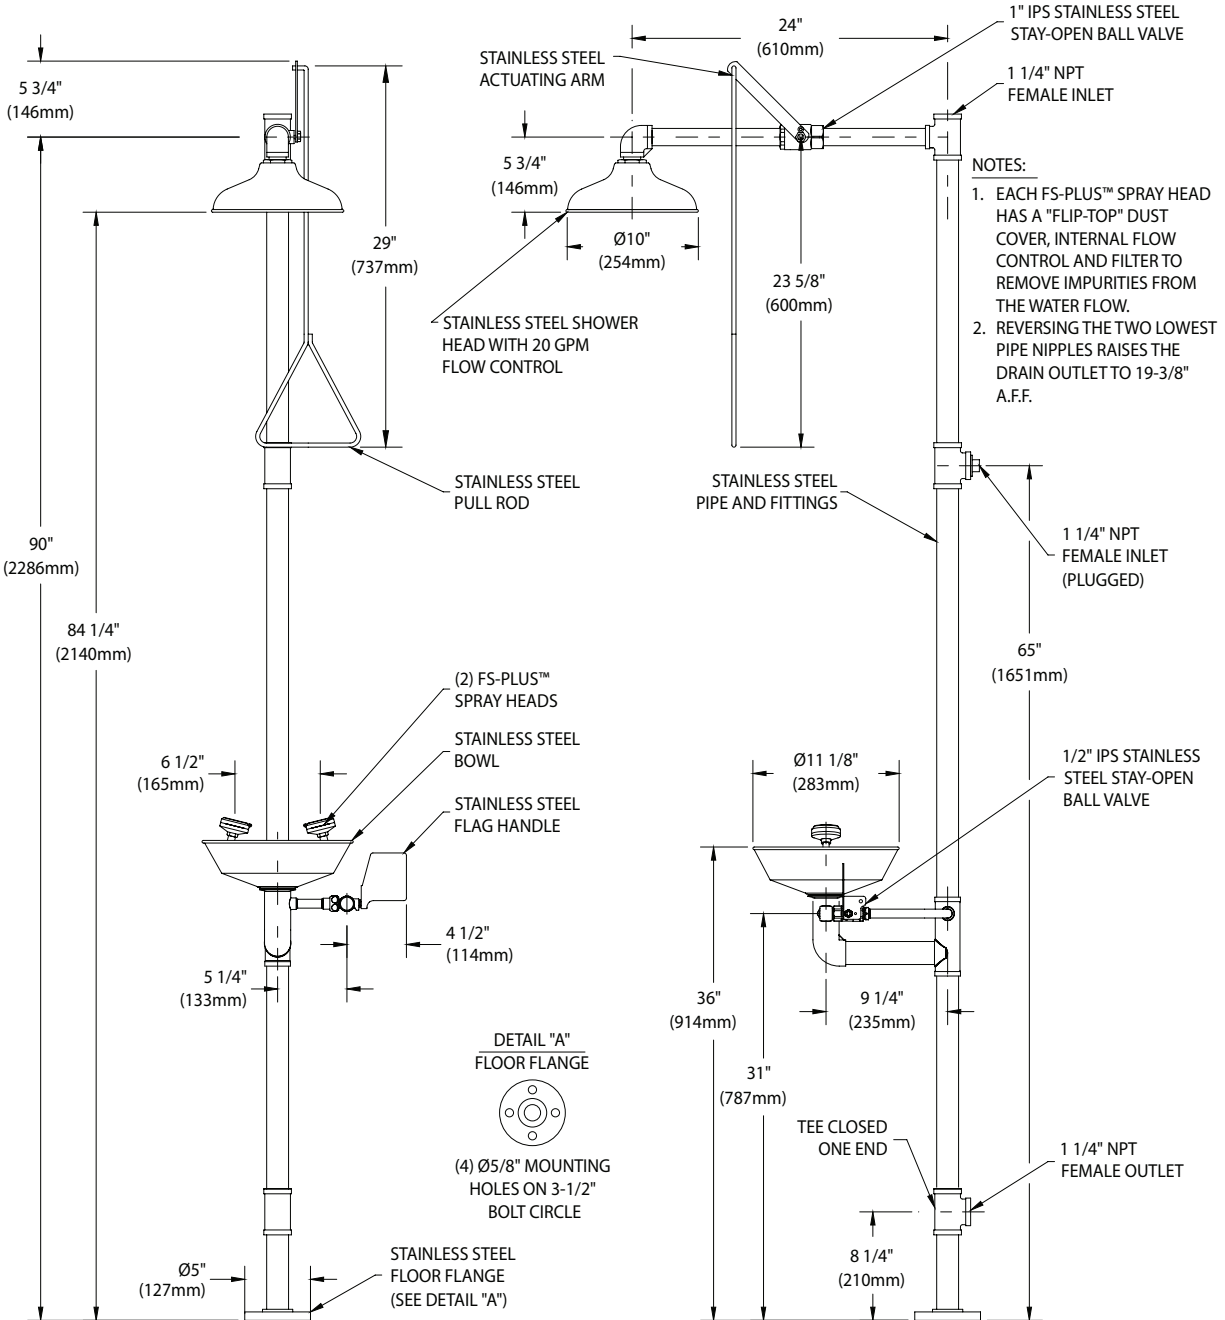

G1996-316 Safety Station with Eye/Face Wash, Type 316 All-Stainless Steel Construction

THIS SPACE FOR ARCHITECT/ENGINEER APPROVAL

Sign Included